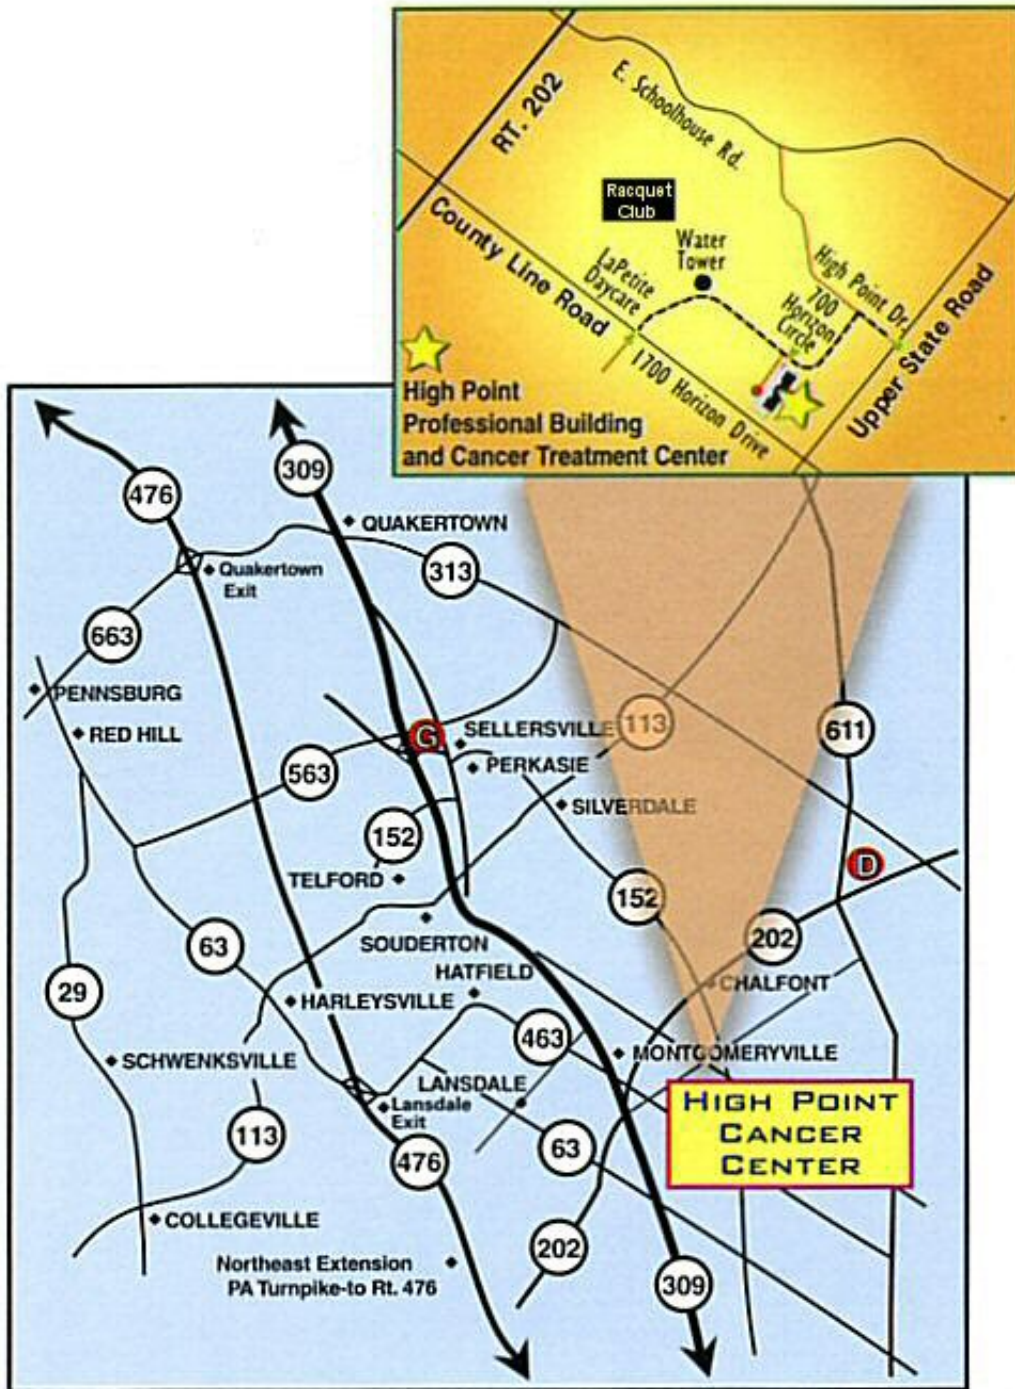

Map of High Point Cancer Center
700 Horizon Circle, Chalfont, PA 18914

D DOYLESTOWN HOSPITAL

G GRAND VIEW HOSPITAL