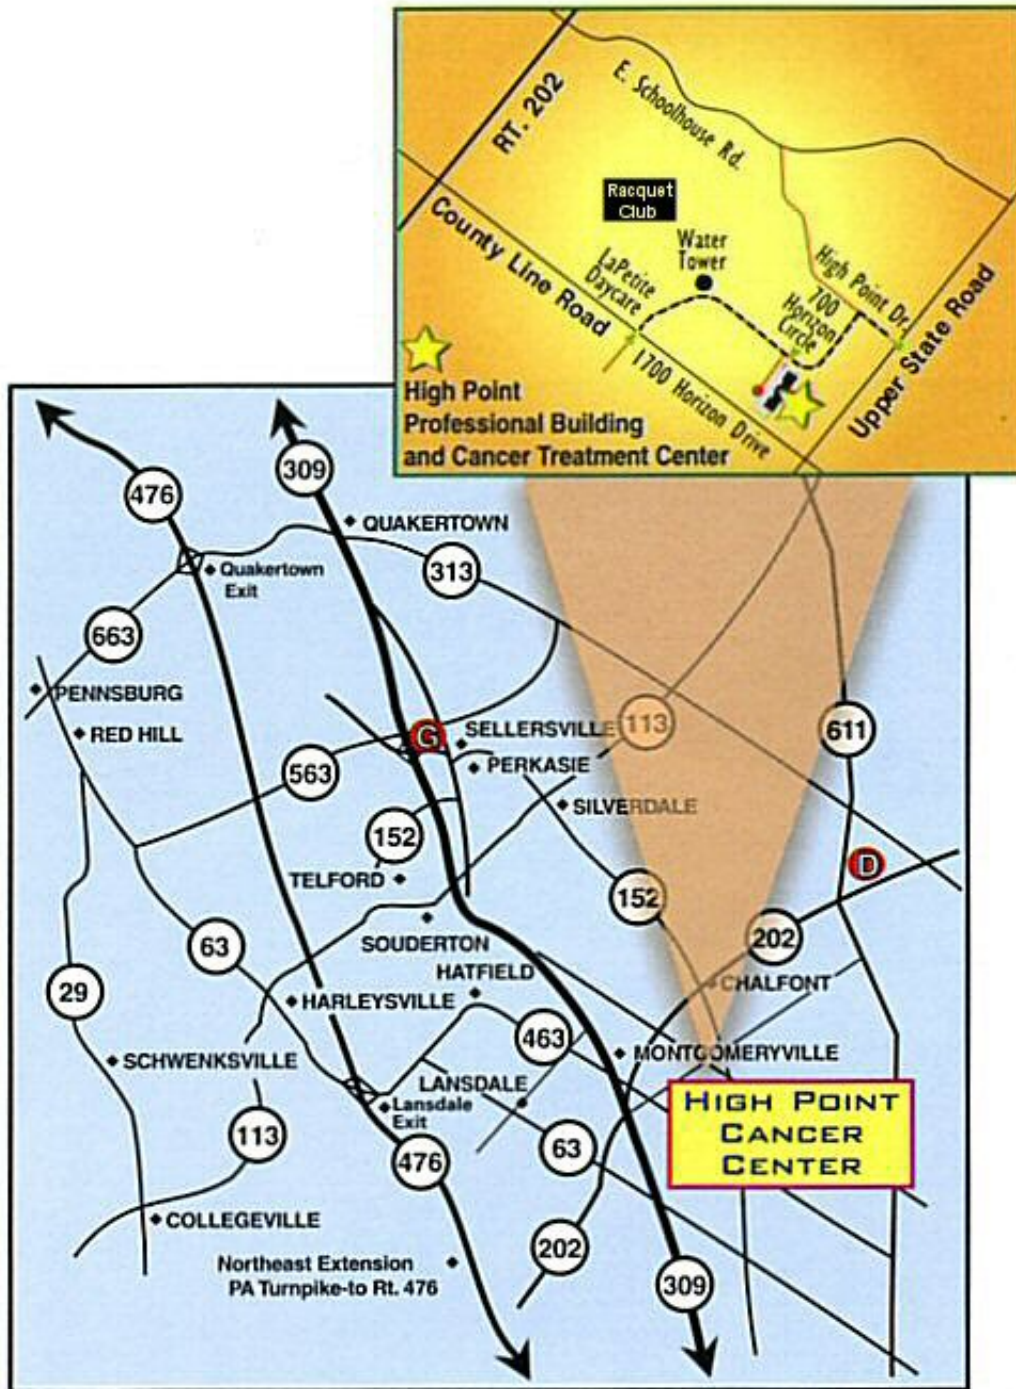

Map of High Point Cancer Center
700 Horizon Circle, Chalfont, PA 18914

D DOYLESTOWN HOSPITAL

G GRAND VIEW HOSPITAL